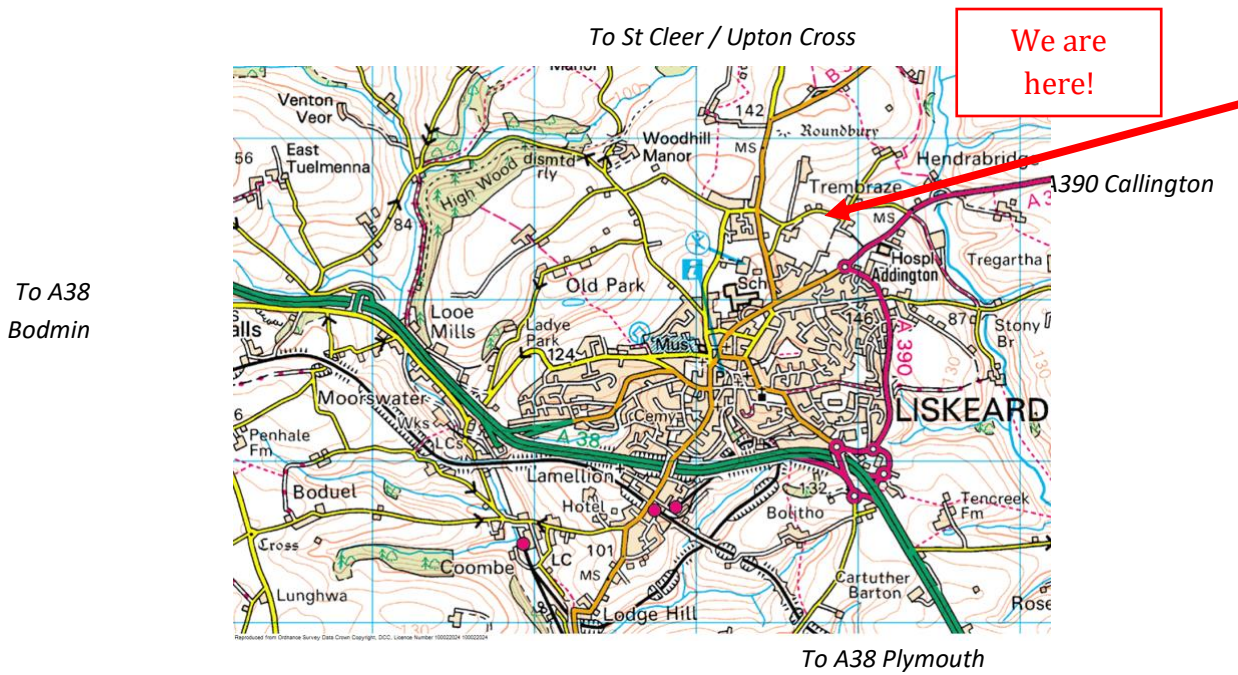

Fitfile Healthcare Ltd.

Our clinic address is

Fearnley, Tregay Lane, Liskeard. Cornwall. PL14 6RQ.

You can access Tregay Lane from the new housing development (map below)

Fitfile Healthcare Liskeard 01579 344244
www.fitfilehealthcare.com
email: fitfile@icloud.com

The easiest route to us is:

1

From A390 Clemo Road near Aldi or the Hospital travel north to the roundabout at Clemo Road – A390 – Addington, take the second exit into Carlton Way the new Persimmon Homes development called ‘Trevethan Meadows’. Travel down through Carlton Way until you reach speed humps in the road at the crossing point with Tregay Lane. Turn sharp right into Tregay Lane **[this looks like a footpath!]** After 300m and we are located at Fearnley on the left. (White house on the lane with a blue front door.)