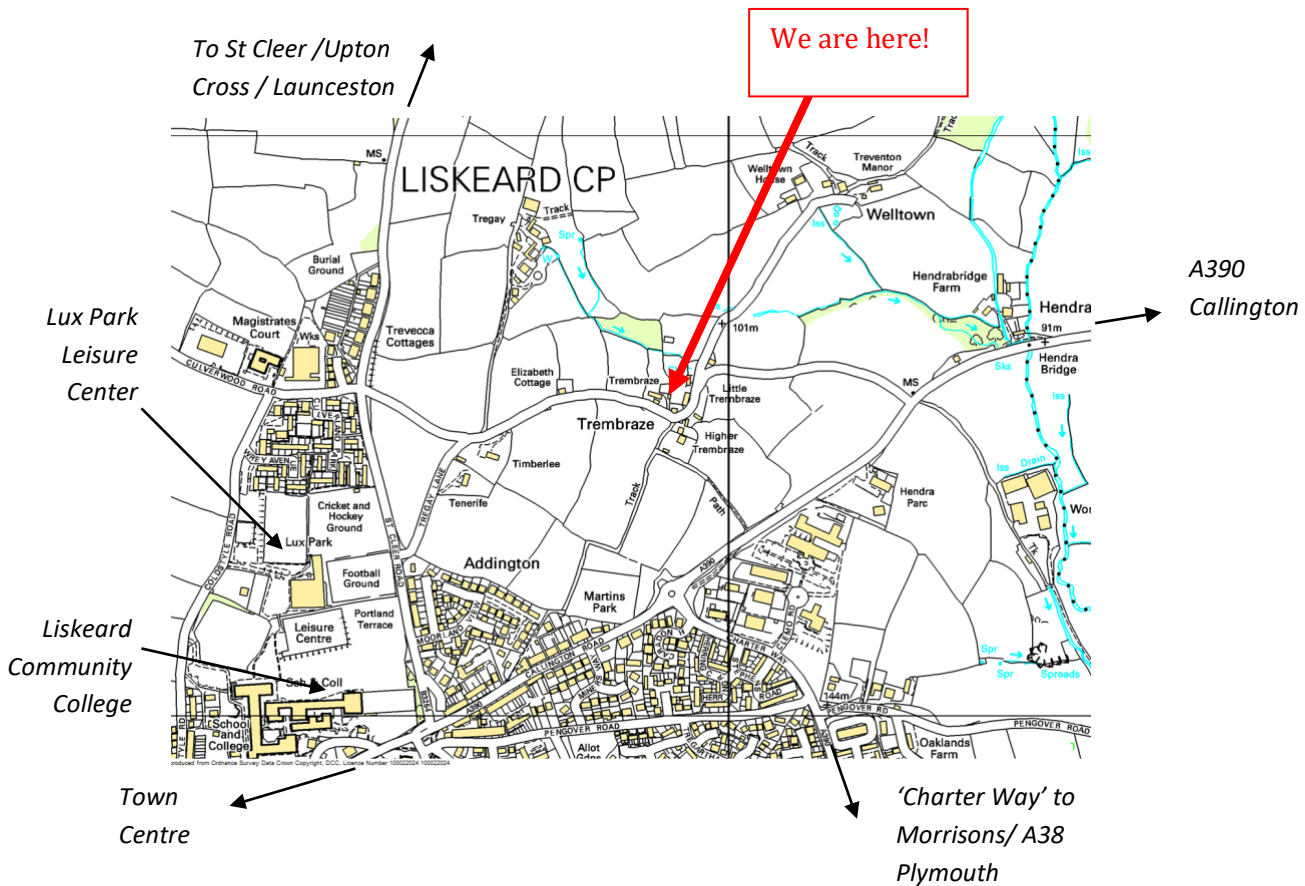

Fitfile Healthcare Ltd.

Our clinic address is

Fearnley, Tregay Lane, Liskeard. Cornwall. PL14 6RQ.

You can access Tregay Lane from the new housing development (map below)

Fitfile Healthcare Liskeard 01579 344244
www.fitfilehealthcare.com
email: fitfile@icloud.com

The easiest route to us is:

1

From A390 Clemo Road near Aldi or the Hospital travel north to the roundabout at Clemo Road – A390 – Addington, take the second exit into Carlton Way the new Persimmon Homes development called ‘Trevethan Meadows’. Travel down through Carlton Way until you reach speed humps in the road at the crossing point with Tregay Lane. Turn sharp right into Tregay Lane **[this looks like a footpath!]** After 300m and we are located at Fearnley on the left. (White house on the lane with a blue front door.)