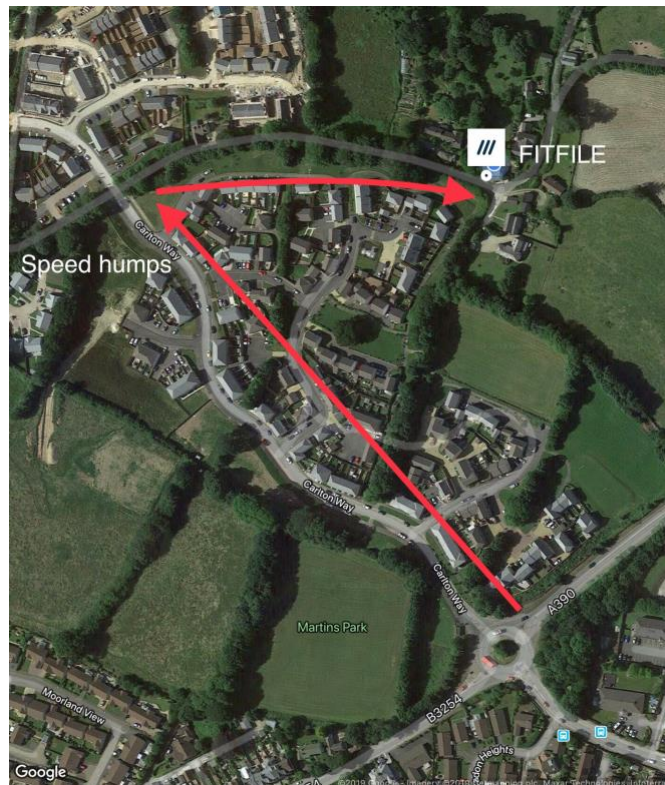

Fitfile Healthcare Ltd.

Our clinic address is

Fearnley, Tregay Lane, Liskeard. Cornwall. PL14 6RQ.

You can access Tregay Lane from the new housing development (map below)

Fitfile Healthcare Liskeard 01579 344244
www.fitfilehealthcare.com
email: fitfile@icloud.com

The easiest route to us is:

1

From A390 Clemo Road near Aldi or the Hospital travel north to the roundabout at Clemo Road – A390 – Addington, take the second exit into Carlton Way the new Persimmon Homes development called ‘Trevethan Meadows’. Travel down through Carlton Way until you reach speed humps in the road at the crossing point with Tregay Lane. Turn sharp right into Tregay Lane **[this looks like a footpath!]** After 300m and we are located at Fearnley on the left. (White house on the lane with a blue front door.)